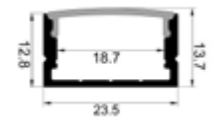

Hvit
El-nummer: 3203966

Svart
El-nummer: 3203967

Aluminium LED-profil i ekstra stor utførelse for montasje på vegg og tak. Bredden gjør at selv IP67 RGBW får plass og dybden gjør at diodene blir mindre synlige. Perfekt om du ønsker et større lysfelt/stripe enn normalt. Kan benyttes innvendig og utvendig. Profilen leveres pulverlakkert i hvit eller svart utgave.

CORNER