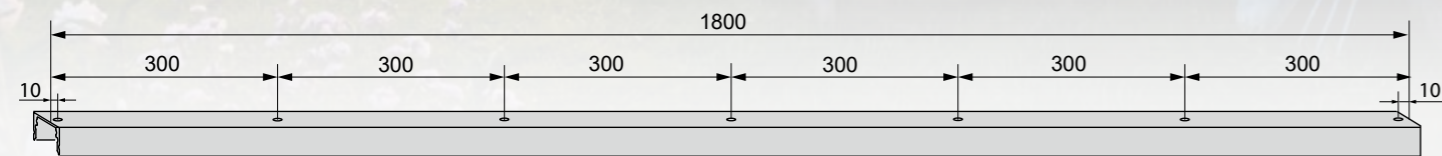

OVERSIKT PROFILER OG LEDSTRIPER

Tabellen under viser hvilke LED-striper som passer fysisk i de ulike aluminiumsprofilene. Den er ment som et praktisk verktøy for å sikre riktige kombinasjoner ved planlegging og montasje. Tabellen omfatter både standard og dype profiler, samt striper med varierende bredde og diodetetthet.

Profile	COB IP20	COB IP67	COB Slimline IP20	COB RGBW IP20	COB TW IP20	RGBW IP67	Glow IP20/IP65	Glow IP67	Bright IP20	Bright IP65	Bright IP67	Power IP20
RECESSED	✓	✓	✓	✓	✓	✓	✓	✓	✓	✓	✓	✓
SLIM	✓		✓	✓	✓		✓		✓	✓		✓
DEEP	✓		✓	✓	✓		✓		✓	✓		✓
XL	✓	✓	✓	✓	✓	✓	✓	✓	✓	✓	✓	✓
FLOOR	✓		✓	✓	✓		✓		✓	✓		✓
TILE	✓		✓	✓	✓		✓		✓	✓		✓
CORNER	✓		✓	✓	✓		✓		✓	✓		✓
PLASTERBOARD	✓		✓	✓	✓		✓		✓	✓		✓
PLASTERBOARD XL	✓	✓	✓	✓	✓	✓	✓	✓	✓	✓	✓	✓
NARROW			✓									
INDIRECT	✓		✓	✓	✓		✓		✓	✓		✓
STEP	✓		✓	✓	✓		✓		✓	✓		✓
PLASTERBOARD EDGE	✓	✓	✓	✓	✓	✓	✓	✓	✓	✓	✓	✓

Alle standard aluminiumsprofiler leveres i lengde på 1800 mm og har forborede hull med 300 mm mellomrom for skruemontering.

Scanstrip Splice Kit består av 5 meter hvit kabel og krympe-skjøtehylser for 2-, 3- eller 5-leder kabel. Settene gjør det enkelt å skjøte tilførselledningen på våre Scanstrip LED-striper (vurder lengde ut fra tilkoblet belastning) eller å lage nye tilførsler i bruk sammen med våre hurtigklips! Settene inneholder isolerte skjøtehylser med loddering, avmantlede ledere føres inn i hylsen og krympes med varmpistol.

El-nummer	Produkt	Dimensjoner	Hylser	Ledningsdimensjoner
3246847	Scanstrip Splice 1CCT	ø3,85x5000mm	4	2x0,5mm²
3246848	Scanstrip Splice TW	ø3,9x5000mm	6	3x0,5mm²
3246849	Scanstrip Splice RGBW	ø4,3x5000mm	10	5x0,34mm²
★ 3204970	Scanstrip Quick Wire	0,4x0,2x10000mm	-	2x0,5mm²