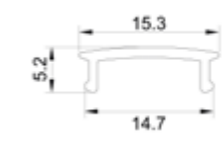

EI-nummer	Produkt	Farge	Dimensjoner
3204940	Scanstrip Plasterboard	Hvit ○	11,8x5,2mm
3204941	Scanstrip XL / Plasterboard XL Cover	Hvit ○	11,8x5,2mm
3204942	Scanstrip Slim/Deep/Indirect Cover	Hvit ○	11,8x5,2mm
3204943	Scanstrip Narrow Cover	Hvit ○	11,8x5,2mm
3246852	Scanstrip Slim/Deep/Indirect Cover	Svart ●	15,3x5,2mm