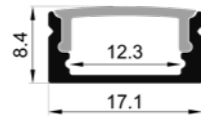

Hvit
El-nummer: 3203962

Svart
El-nummer: 3203963

Aluminium LED-profil i særdeles slank utførelse for montasje på vegg og tak; passer perfekt under overskap. Kan benyttes innvendig og utvendig. Profilen leveres pulverlakkert i hvit eller svart utgave.

DEEP