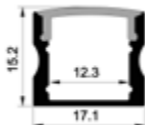

Hvit
El-nummer: 3203964

Svart
El-nummer: 3203965

Aluminium LED-profil i dyp utførelse for montasje på vegg og tak. Avstanden til diffusoren sørger for at diodene i LED-stripen er tilnærmet usynlige. Kan benyttes innvendig og utvendig. Profilen leveres pulverlakkert i hvit eller svart utgave.

XL